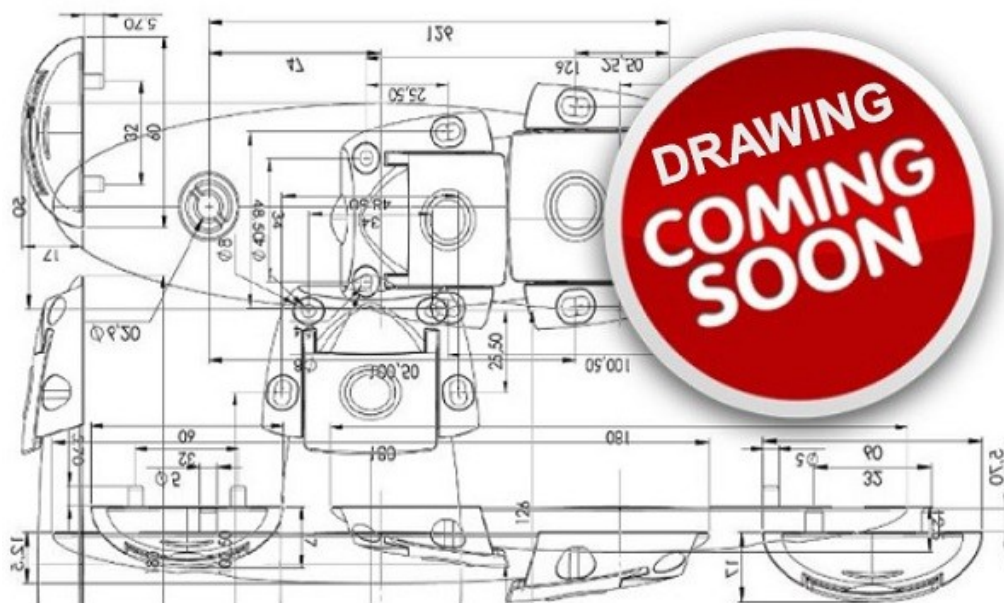

PRODUCT SHEET

Description:

Rail Handle "Tern", cc 128mm, 14x275mm, Oak - Natural, W/Screws M4x22mm

Item number:

17.03.101-0

Units	Box	Carton	HS Code	Barcode
Pcs.			9403910090	 5704866518178

SISO A/S
Mileparken 11
DK-2740 Skovlunde
Denmark
VAT: 24786013

Phone +45 45 830 900
www.siso.dk
siso@siso.dk

Danske Bank
Nytorv Branch
Copenhagen
SWIFT: DABADKKK

Account no.
4180 3112 112936
IBAN Account
DK7230003112112936